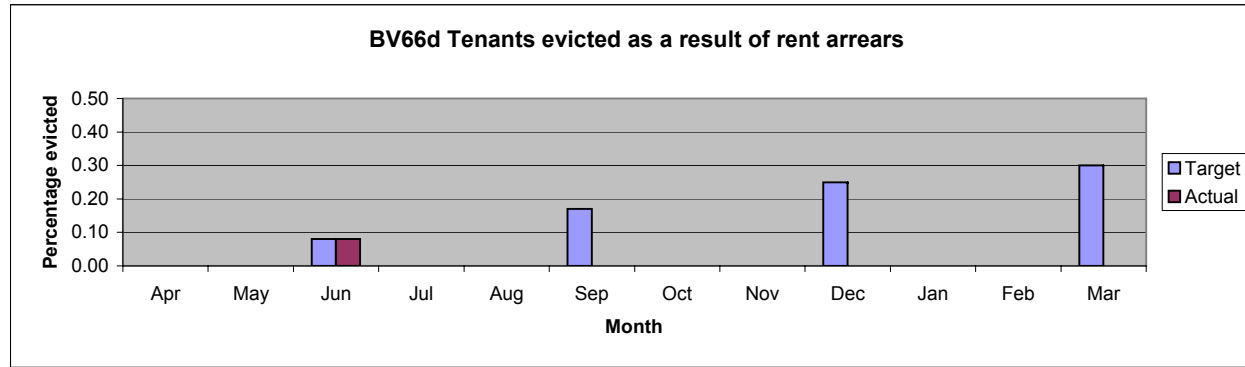

BVPI66d Percentage of local authority tenants evicted as a result of rent arrears

2006/07

Year	Apr	May	Jun	Jul	Aug	Sep	Oct	Nov	Dec	Jan	Feb	Mar
Target			0.08			0.17			0.25			0.30
Actual			0.08									

Actuals

Year	Apr	May	Jun	Jul	Aug	Sep	Oct	Nov	Dec	Jan	Feb	Mar
2005/06			0.11			0.13			0.20			0.29
2006/07			0.08									